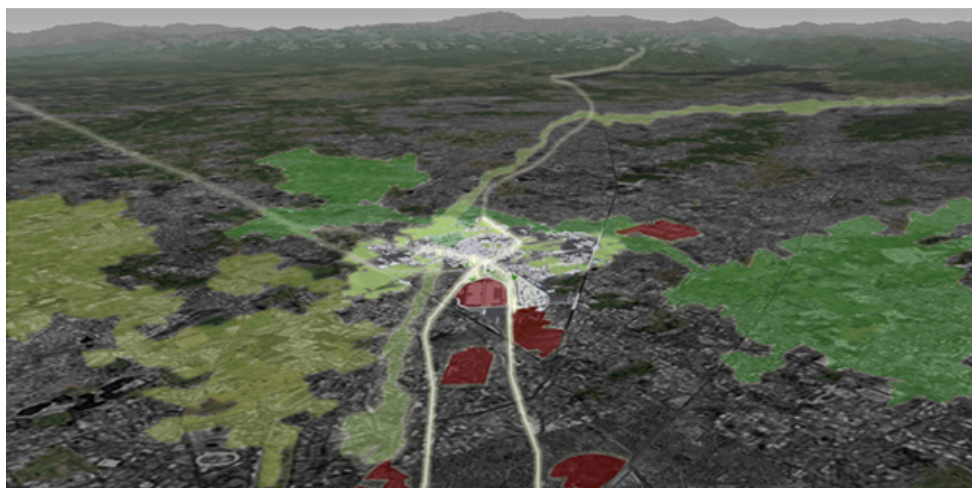

## Rho Masterplan

---

Rho Municipal Administration  
Rho - Milano - 2009

---

The main theme of Rho's Masterplan is represented by Milan's conurbation and a series of emergent opportunities: the major transformation that has already been achieved (la Fiera), scheduled work (l'Expo), or in clarification (the reuse of the Alfa Romeo area). Also the evolution of both the road and rail infrastructures, in particular to increase the capacity of the station.