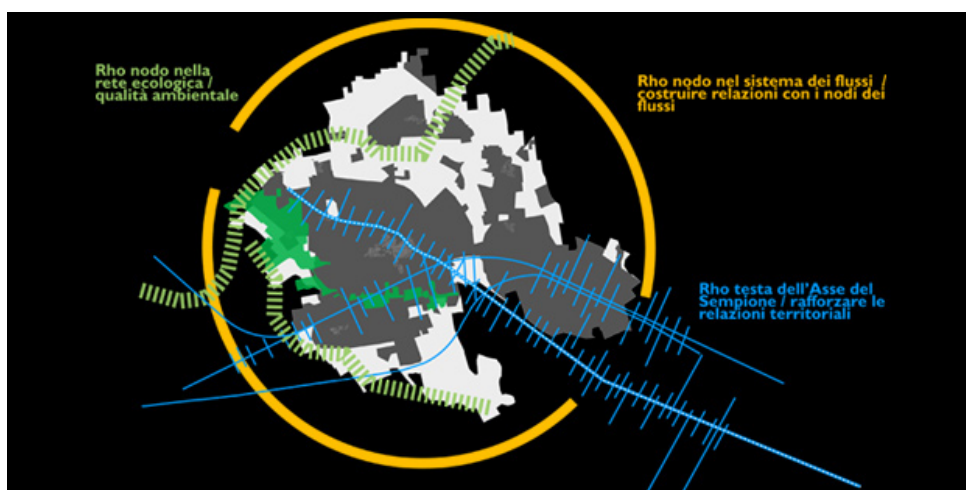

Venezia
via Temanza, 1
30174 Venezia Mestre
ph +39 041959850
fax +39 0415067610
studio@drhassociati.com

Como
via Pessina, 15
22100 Como
ph/fax +39 0313371748
studio@drhassociati.com

Rho Masterplan

Rho Municipal Administration
Rho - Milano - 2009