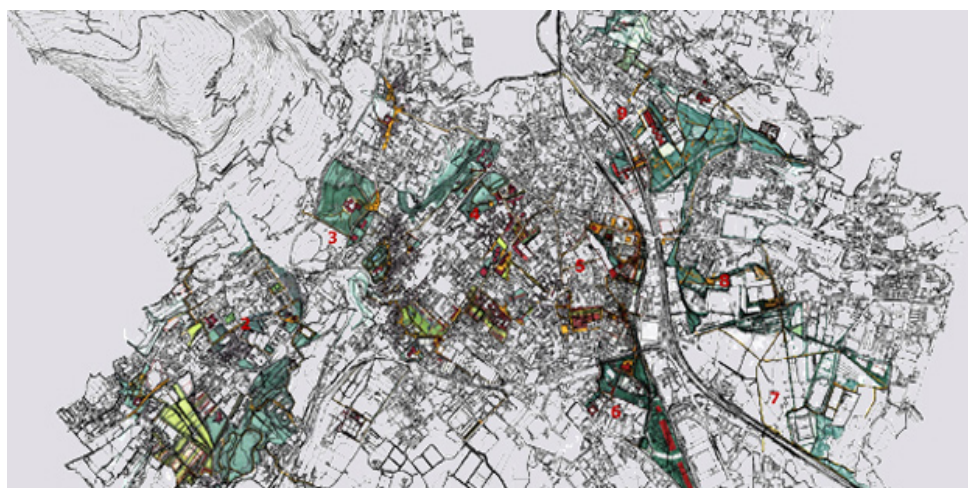

Venezia
via Temanza, 1
30174 Venezia Mestre
ph +39 041959850
fax +39 0415067610
studio@drhassociati.com

Como
via Pessina, 15
22100 Como
ph/fax +39 0313371748
studio@drhassociati.com

Erba Masterplan

Erba Municipal Administration
Erba – Como - 2006